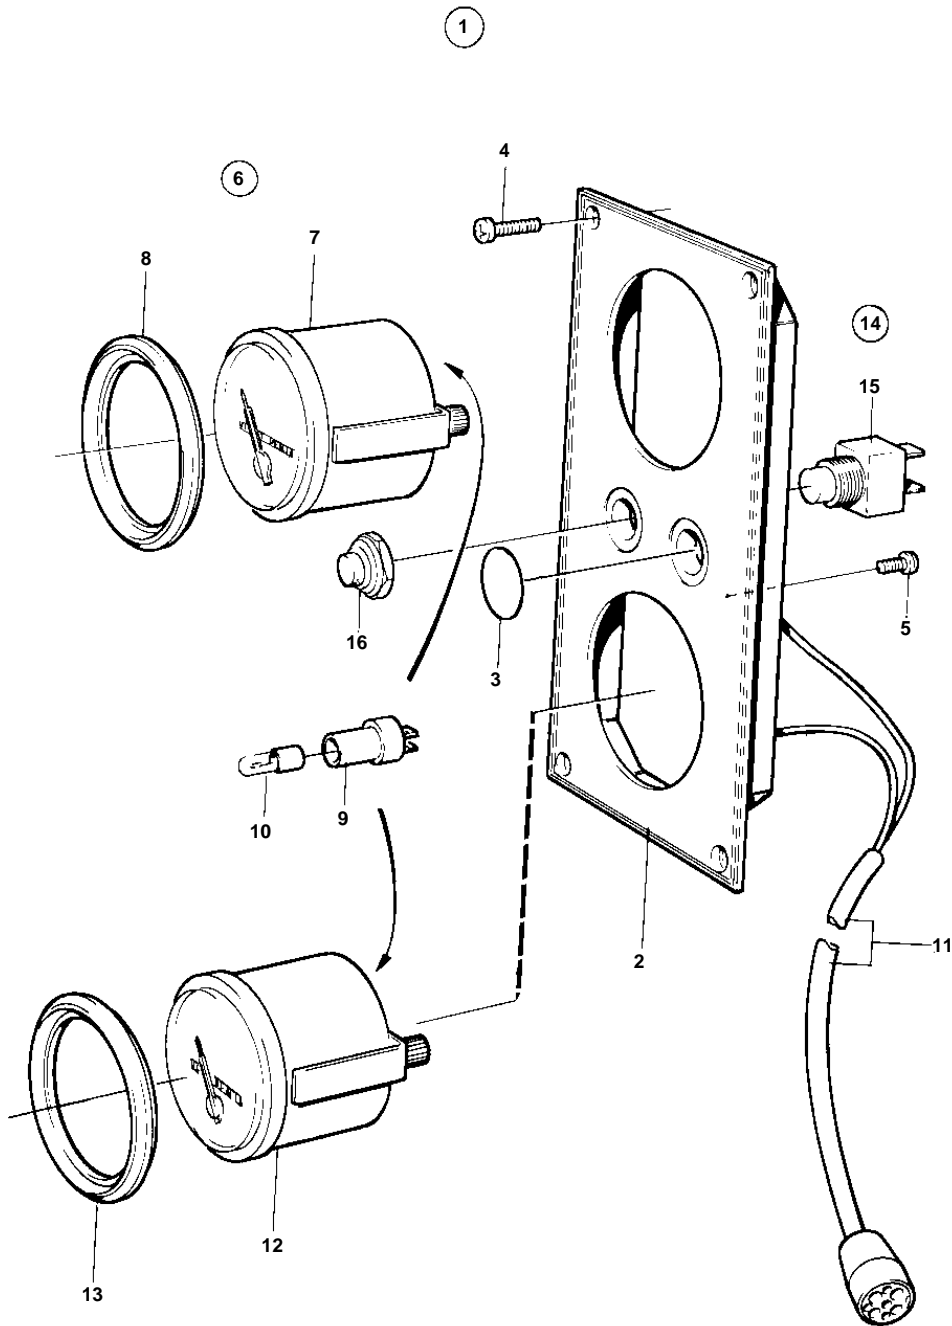

COMMON

6709

COMMON

REF	PART NO.	QTY	DESCRIPTION	NOTES
6	828711	1	Hour counter kit	REPL BY 858877
7	828615	1	· Hour counter	
8	828542	1	· Front ring	GOLD COLOURED DECOR STRIPE.
9	808175	1	· Bulb socket	
10	19923	1	· Bulb	12V
	182059	1	· Bulb	24V
11		X	· CABLES AND TERMINALS	SEE GROUP 3
12		1	INSTRUMENT	
13	828542	1	Front ring	GOLD COLOURED DECOR STRIPE.
14	828718	1	Switch	
	828719	1	Switch	
15	828584	1	· Switch	TO 828718. CLOSING DURING PRESSURE AND SPRING-LOADED.
	828585	1	· Switch	TO 828719. CLOSING-BREAKING.
16	828586	1	· Button	